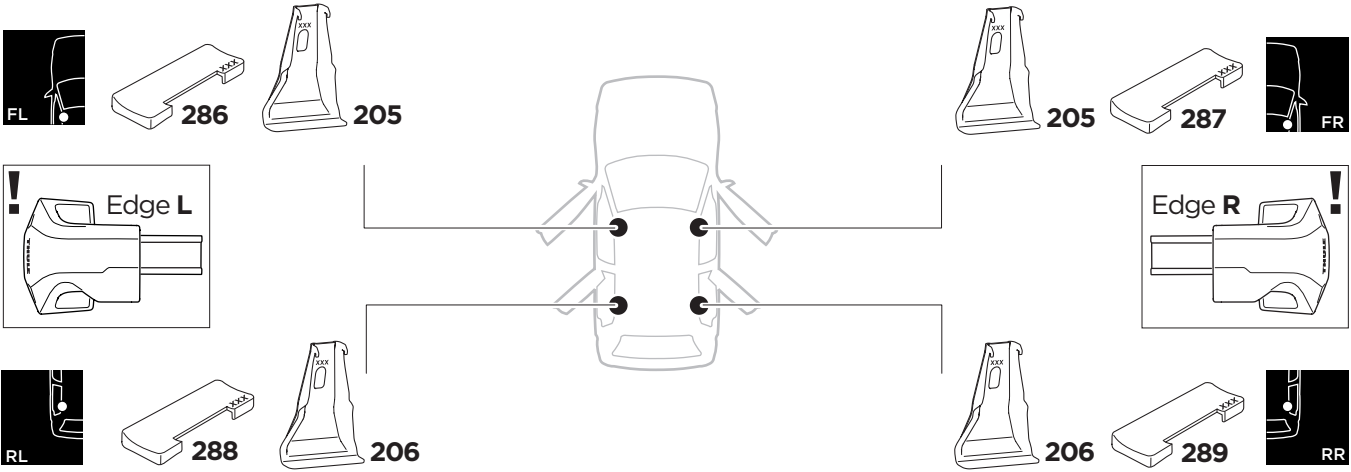

1

Kit 145089

FORD Focus (Mk. III), 5-dr Hatchback, 11-18

ISO 11154-E

THULE WingBar Evo	THULE WingBar Edge	THULE WingBar	THULE SquareBar Evo	Evo X (scale)	Edge X (scale)
FORD Focus (Mk. III), 5-dr Hatchback, 11-18				39,5	R

THULE ProBar Evo	THULE SlideBar Evo	X (mm/inch)		
FORD Focus (Mk. III), 5-dr Hatchback, 11-18		1046 mm / 41 1/8"		

THULE WingBar Evo	THULE WingBar Edge	THULE WingBar	THULE SquareBar Evo	Evo Y (scale)	Edge Y (scale)
FORD Focus (Mk. III), 5-dr Hatchback, 11-18				34	K

THULE ProBar Evo	THULE SlideBar Evo	Y (mm/inch)		
FORD Focus (Mk. III), 5-dr Hatchback, 11-18		991 mm / 39 "		

	W (mm/inch)	Z (mm/inch)
FORD Focus (Mk. III), 5-dr Hatchback, 11-18	785 mm / 30 9/16"	250 mm / 9 7/8"