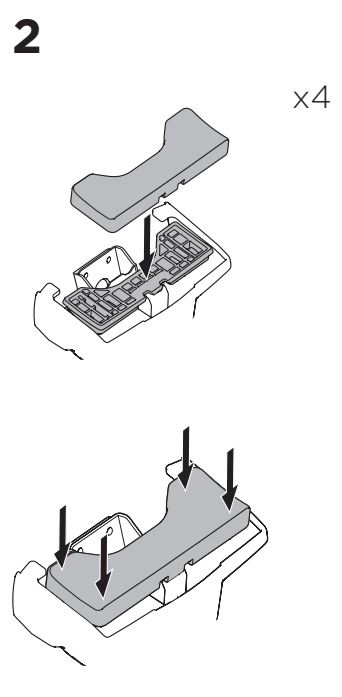

1

Kit 145089

FORD Focus (Mk. III), 5-dr Hatchback, 11-18

ISO 11154-E

THULE WingBar Evo	THULE WingBar Edge	THULE WingBar	THULE SquareBar Evo	Evo X (scale)	Edge X (scale)
FORD Focus (Mk. III), 5-dr Hatchback, 11-18				39,5	R

THULE ProBar Evo	THULE SlideBar Evo	X (mm/inch)		
FORD Focus (Mk. III), 5-dr Hatchback, 11-18		1046 mm / 41 1/8"		

THULE WingBar Evo	THULE WingBar Edge	THULE WingBar	THULE SquareBar Evo	Evo Y (scale)	Edge Y (scale)
FORD Focus (Mk. III), 5-dr Hatchback, 11-18				34	K

THULE ProBar Evo	THULE SlideBar Evo	Y (mm/inch)		
FORD Focus (Mk. III), 5-dr Hatchback, 11-18		991 mm / 39 "		

	W (mm/inch)	Z (mm/inch)
FORD Focus (Mk. III), 5-dr Hatchback, 11-18	785 mm / 30 9/16"	250 mm / 9 7/8"