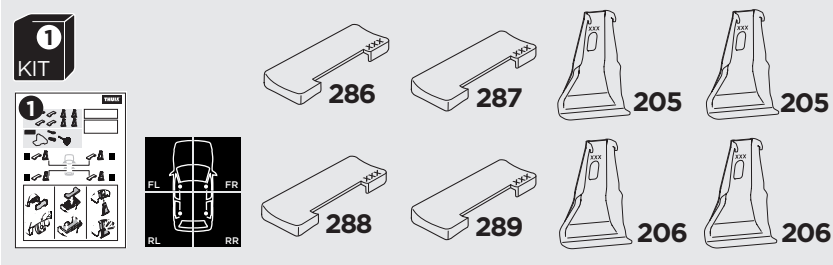

1

Kit 145089

FORD Focus (Mk. III), 5-dr Hatchback, 11-18

ISO 11154-E

THULE WingBar Evo	THULE WingBar Edge	THULE WingBar	THULE SquareBar Evo	Evo X (scale)	Edge X (scale)
FORD Focus (Mk. III), 5-dr Hatchback, 11-18				39,5	R

THULE ProBar Evo	THULE SlideBar Evo	X (mm/inch)		
FORD Focus (Mk. III), 5-dr Hatchback, 11-18		1046 mm / 41 1/8"		

THULE WingBar Evo	THULE WingBar Edge	THULE WingBar	THULE SquareBar Evo	Evo Y (scale)	Edge Y (scale)
FORD Focus (Mk. III), 5-dr Hatchback, 11-18				34	K

THULE ProBar Evo	THULE SlideBar Evo	Y (mm/inch)		
FORD Focus (Mk. III), 5-dr Hatchback, 11-18		991 mm / 39 "		

	W (mm/inch)	Z (mm/inch)
FORD Focus (Mk. III), 5-dr Hatchback, 11-18	785 mm / 30 9/16"	250 mm / 9 7/8"