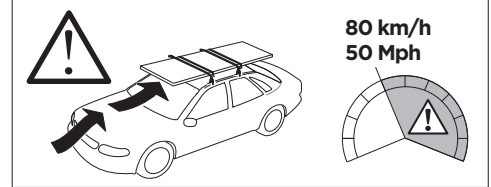

1

Kit 145089

FORD Focus (Mk. III), 5-dr Hatchback, 11-18

ISO 11154-E

THULE WingBar Evo	THULE WingBar Edge	THULE WingBar	THULE SquareBar Evo	Evo X (scale)	Edge X (scale)
FORD Focus (Mk. III), 5-dr Hatchback, 11-18				39,5	R