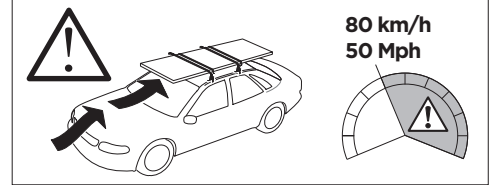

1

Kit 145153

LAND ROVER Range Rover Sport, 5-dr SUV, 14-

ISO 11154-E

THULE WingBar Evo	THULE WingBar Edge	THULE WingBar	THULE SquareBar Evo	Evo X (scale)	Edge X (scale)
LAND ROVER Range Rover Sport, 5-dr SUV, 14-				60,5	-
THULE ProBar Evo	THULE SlideBar Evo				X (mm/inch)
LAND ROVER Range Rover Sport, 5-dr SUV, 14-				1256 mm / 49 1/2"	

THULE WingBar Evo	THULE WingBar Edge	THULE WingBar	THULE SquareBar Evo	Evo Y (scale)	Edge Y (scale)
LAND ROVER Range Rover Sport, 5-dr SUV, 14-				60	-
THULE ProBar Evo	THULE SlideBar Evo				Y (mm/inch)
LAND ROVER Range Rover Sport, 5-dr SUV, 14-				1251 mm / 49 1/4"	

	W (mm/inch)	Z (mm/inch)
LAND ROVER Range Rover Sport, 5-dr SUV, 14-	750 mm / 29 1/2"	320 mm / 12 5/8"