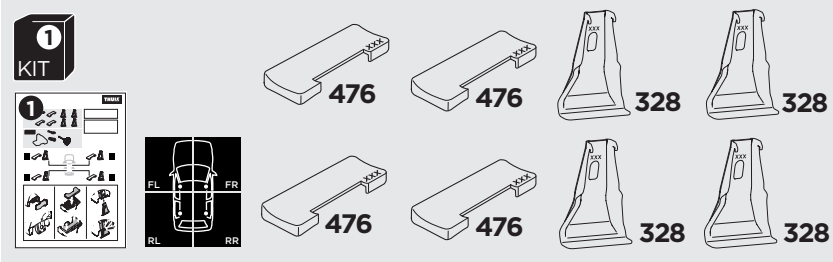

1

Kit 145153

LAND ROVER Range Rover Sport, 5-dr SUV, 14-

ISO 11154-E

THULE WingBar Evo	THULE WingBar Edge	THULE WingBar	THULE SquareBar Evo	Evo X (scale)	Edge X (scale)
LAND ROVER Range Rover Sport, 5-dr SUV, 14-				60,5	-
THULE ProBar Evo	THULE SlideBar Evo				X (mm/inch)
LAND ROVER Range Rover Sport, 5-dr SUV, 14-				1256 mm / 49 1/2"	

THULE WingBar Evo	THULE WingBar Edge	THULE WingBar	THULE SquareBar Evo	Evo Y (scale)	Edge Y (scale)
LAND ROVER Range Rover Sport, 5-dr SUV, 14-				60	-
THULE ProBar Evo	THULE SlideBar Evo				Y (mm/inch)
LAND ROVER Range Rover Sport, 5-dr SUV, 14-				1251 mm / 49 1/4"	

	W (mm/inch)	Z (mm/inch)
LAND ROVER Range Rover Sport, 5-dr SUV, 14-	750 mm / 29 1/2"	320 mm / 12 5/8"