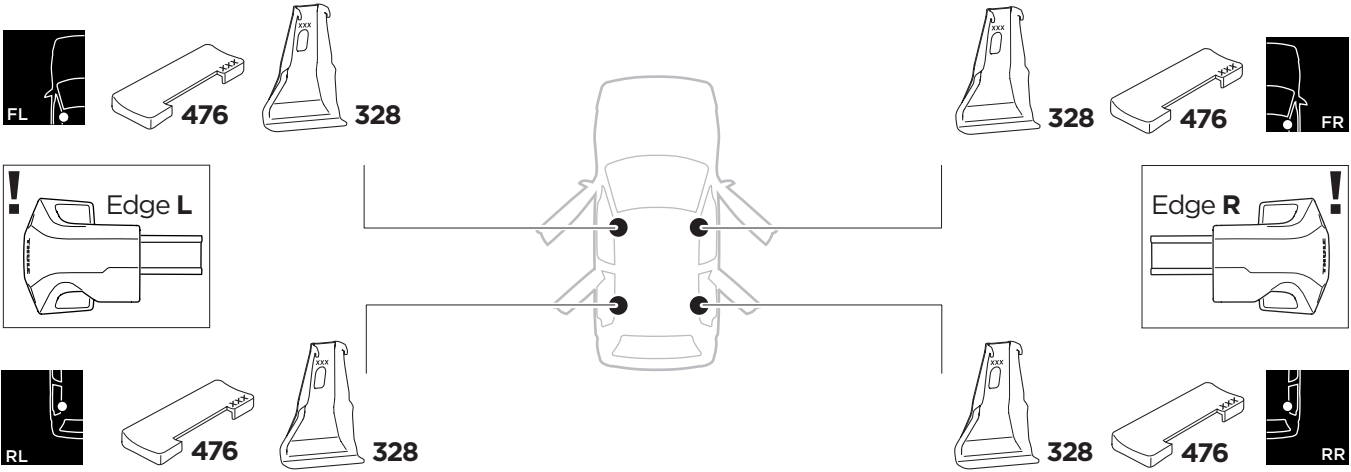

1

Kit 145153

LAND ROVER Range Rover Sport, 5-dr SUV, 14-

ISO 11154-E

THULE WingBar Evo	THULE WingBar Edge	THULE WingBar	THULE SquareBar Evo	Evo X (scale)	Edge X (scale)
LAND ROVER Range Rover Sport, 5-dr SUV, 14-				60,5	-
THULE ProBar Evo	THULE SlideBar Evo				X (mm/inch)
LAND ROVER Range Rover Sport, 5-dr SUV, 14-				1256 mm / 49 1/2"	

THULE WingBar Evo	THULE WingBar Edge	THULE WingBar	THULE SquareBar Evo	Evo Y (scale)	Edge Y (scale)
LAND ROVER Range Rover Sport, 5-dr SUV, 14-				60	-
THULE ProBar Evo	THULE SlideBar Evo				Y (mm/inch)
LAND ROVER Range Rover Sport, 5-dr SUV, 14-				1251 mm / 49 1/4"	

	W (mm/inch)	Z (mm/inch)
LAND ROVER Range Rover Sport, 5-dr SUV, 14-	750 mm / 29 1/2"	320 mm / 12 5/8"