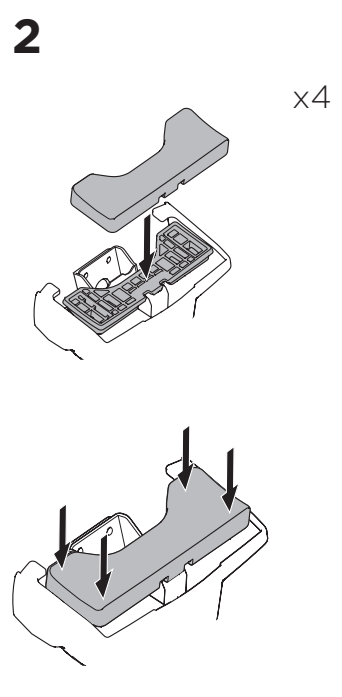

1

Kit 145153

LAND ROVER Range Rover Sport, 5-dr SUV, 14-

ISO 11154-E

THULE WingBar Evo	THULE WingBar Edge	THULE WingBar	THULE SquareBar Evo	Evo X (scale)	Edge X (scale)
LAND ROVER Range Rover Sport, 5-dr SUV, 14-				60,5	-
THULE ProBar Evo	THULE SlideBar Evo				X (mm/inch)
LAND ROVER Range Rover Sport, 5-dr SUV, 14-				1256 mm / 49 1/2"	

THULE WingBar Evo	THULE WingBar Edge	THULE WingBar	THULE SquareBar Evo	Evo Y (scale)	Edge Y (scale)
LAND ROVER Range Rover Sport, 5-dr SUV, 14-				60	-
THULE ProBar Evo	THULE SlideBar Evo				Y (mm/inch)
LAND ROVER Range Rover Sport, 5-dr SUV, 14-				1251 mm / 49 1/4"	

	W (mm/inch)	Z (mm/inch)
LAND ROVER Range Rover Sport, 5-dr SUV, 14-	750 mm / 29 1/2"	320 mm / 12 5/8"