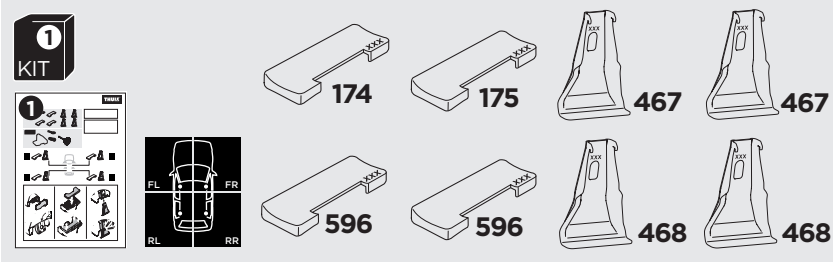

1

Kit 145269

SEAT León, 5-dr Hatchback, 20-

ISO 11154-E

THULE WingBar Evo	THULE WingBar Edge	THULE WingBar	THULE SquareBar Evo	Evo X (scale)	Edge X (scale)
SEAT León, 5-dr Hatchback, 20-				43	K
THULE ProBar Evo	THULE SlideBar Evo				X (mm/inch)
SEAT León, 5-dr Hatchback, 20-				1081 mm / 42 1/2"	

THULE WingBar Evo	THULE WingBar Edge	THULE WingBar	THULE SquareBar Evo	Evo Y (scale)	Edge Y (scale)
SEAT León, 5-dr Hatchback, 20-				32,5	N
THULE ProBar Evo	THULE SlideBar Evo				Y (mm/inch)
SEAT León, 5-dr Hatchback, 20-				976 mm / 38 3/8"	

	W (mm/inch)	Z (mm/inch)
SEAT León, 5-dr Hatchback, 20-	752 mm / 29 5/8"	215 mm / 8 1/2"