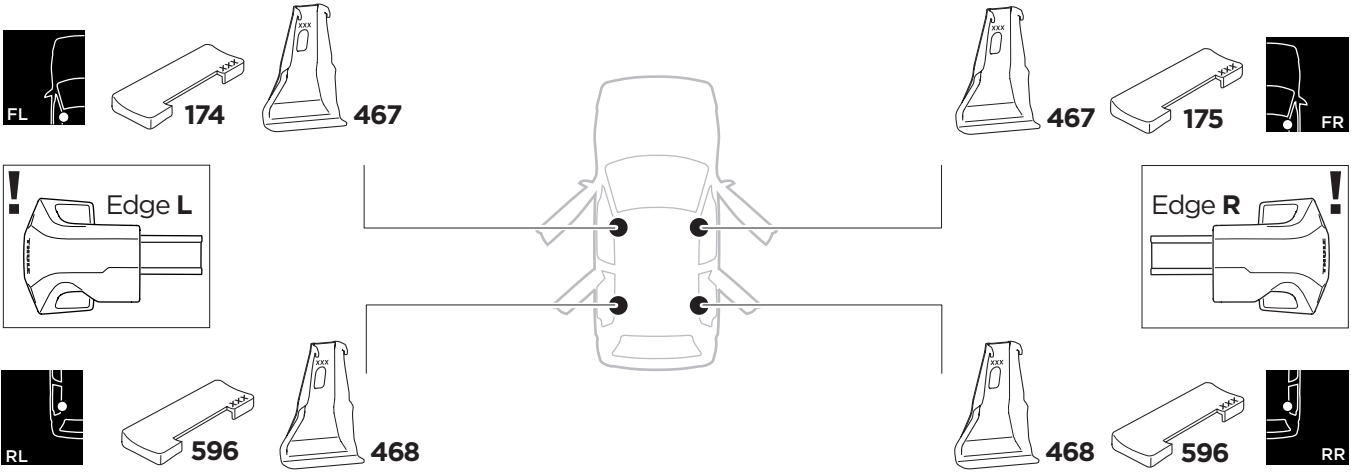

1

Kit 145269

SEAT León, 5-dr Hatchback, 20-

ISO 11154-E

THULE WingBar Evo	THULE WingBar Edge	THULE WingBar	THULE SquareBar Evo	Evo X (scale)	Edge X (scale)
SEAT León, 5-dr Hatchback, 20-				43	K
THULE ProBar Evo	THULE SlideBar Evo				X (mm/inch)
SEAT León, 5-dr Hatchback, 20-				1081 mm / 42 1/2"	

THULE WingBar Evo	THULE WingBar Edge	THULE WingBar	THULE SquareBar Evo	Evo Y (scale)	Edge Y (scale)
SEAT León, 5-dr Hatchback, 20-				32,5	N
THULE ProBar Evo	THULE SlideBar Evo				Y (mm/inch)
SEAT León, 5-dr Hatchback, 20-				976 mm / 38 3/8"	

	W (mm/inch)	Z (mm/inch)
SEAT León, 5-dr Hatchback, 20-	752 mm / 29 5/8"	215 mm / 8 1/2"