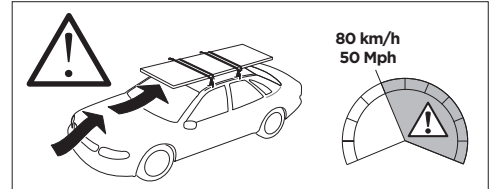

1

Kit 145269

SEAT León, 5-dr Hatchback, 20-

ISO 11154-E