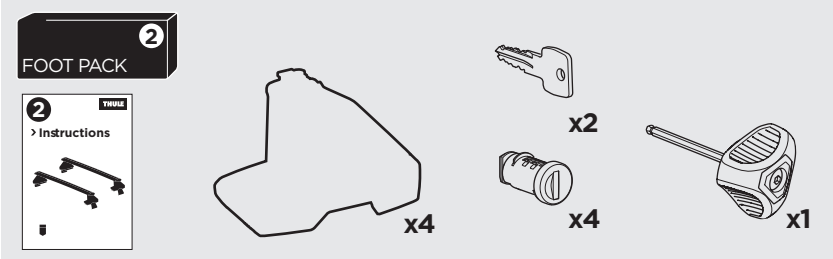

1

Kit 145269

SEAT León, 5-dr Hatchback, 20-

ISO 11154-E

THULE WingBar Evo	THULE WingBar Edge	THULE WingBar	THULE SquareBar Evo	Evo X (scale)	Edge X (scale)
SEAT León, 5-dr Hatchback, 20-				43	K
THULE ProBar Evo	THULE SlideBar Evo				X (mm/inch)
SEAT León, 5-dr Hatchback, 20-				1081 mm / 42 1/2"	

THULE WingBar Evo	THULE WingBar Edge	THULE WingBar	THULE SquareBar Evo	Evo Y (scale)	Edge Y (scale)
SEAT León, 5-dr Hatchback, 20-				32,5	N
THULE ProBar Evo	THULE SlideBar Evo				Y (mm/inch)
SEAT León, 5-dr Hatchback, 20-				976 mm / 38 3/8"	

	W (mm/inch)	Z (mm/inch)
SEAT León, 5-dr Hatchback, 20-	752 mm / 29 5/8"	215 mm / 8 1/2"