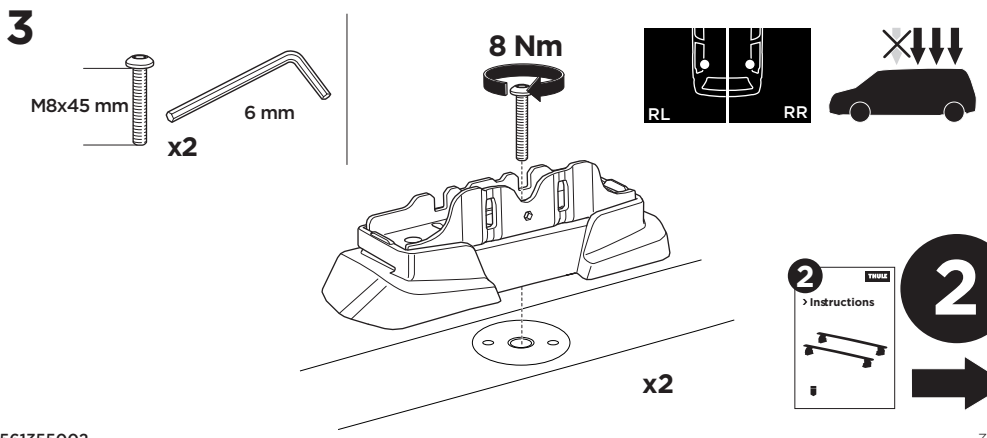

10,5 kg
21,1 lbs

=

Max: 150 kg
/ 330 lbs

Max 130 km/h
80 Mph

80 km/h
50 Mph

ISO 11154-E

This kit is only for vehicles with fixpoint mounting.

i