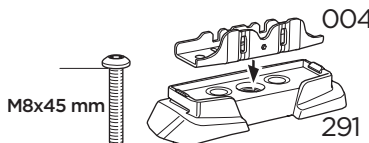

10,5 kg
21,1 lbs

=

Max: 150 kg
/ 330 lbs

Max 130 km/h
80 Mph

80 km/h
50 Mph

ISO 11154-E

This kit is only for vehicles with fixpoint mounting.

i