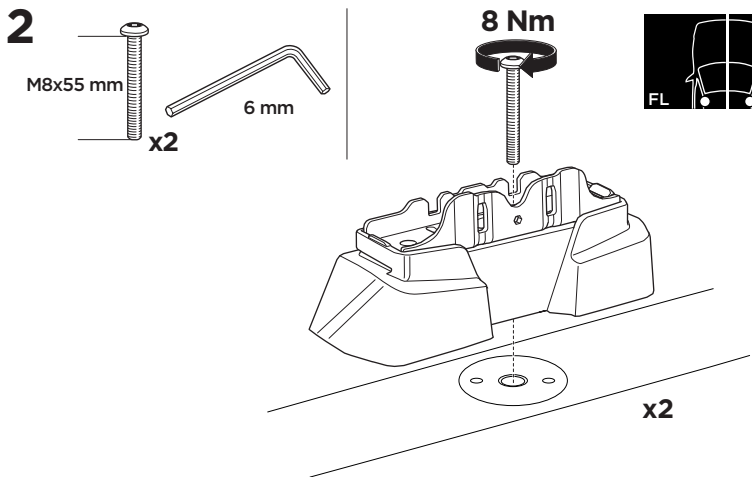

10,5 kg
21,1 lbs

=

Max: 150 kg
/ 330 lbs

Max 130 km/h
80 Mph

80 km/h
50 Mph

ISO 11154-E

This kit is only for vehicles with fixpoint mounting.

i