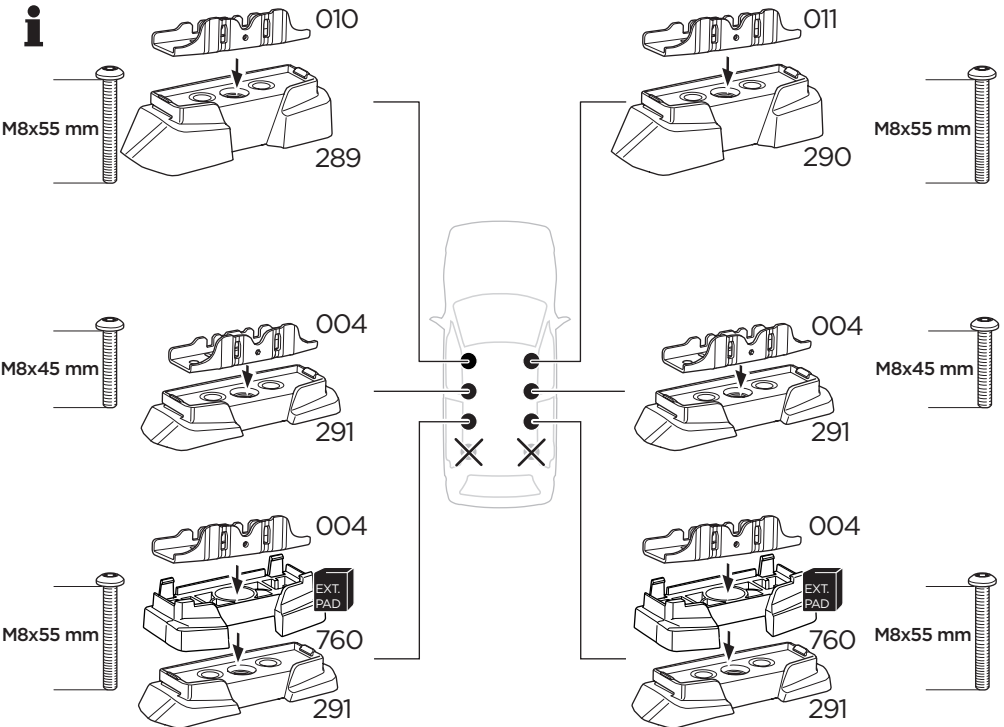

10,5 kg
21,1 lbs

=

Max: 150 kg
/ 330 lbs

Max 130 km/h
80 Mph

80 km/h
50 Mph

ISO 11154-E

This kit is only for vehicles with fixpoint mounting.

i

This kit is only for vehicles with fixpoint mounting.

1

A

B

i

2

8 Nm

3