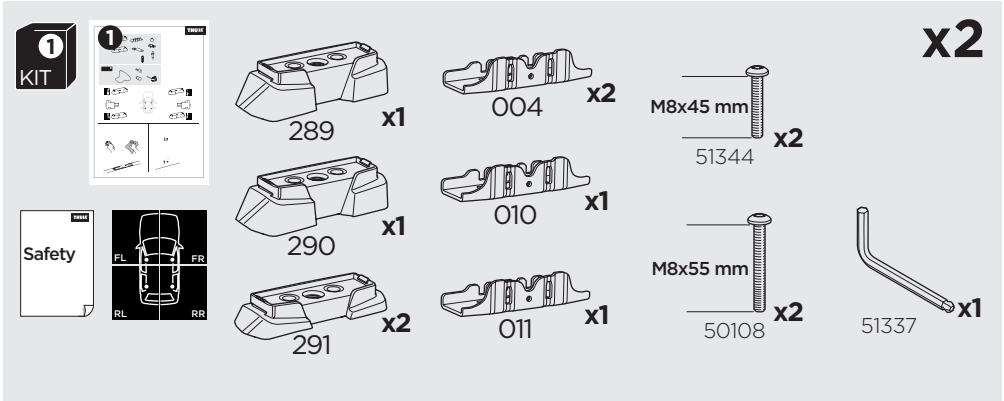

This kit is only for vehicles with fixpoint mounting.