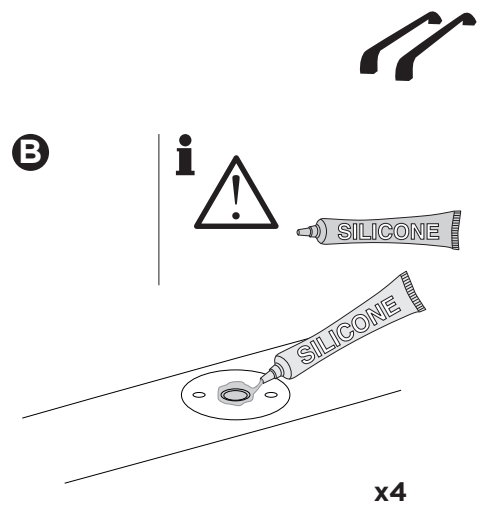

10,5 kg
21,1 lbs

=

Max: 150 kg
/ 330 lbs

Max 130 km/h
80 Mph

80 km/h
50 Mph

ISO 11154-E

This kit is only for vehicles with fixpoint mounting.

i