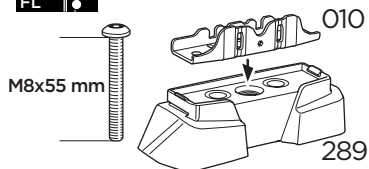

10,5 kg
21,1 lbs

=

Max: 150 kg
/ 330 lbs

Max 130 km/h
80 Mph

80 km/h
50 Mph

ISO 11154-E

This kit is only for vehicles with fixpoint mounting.

i