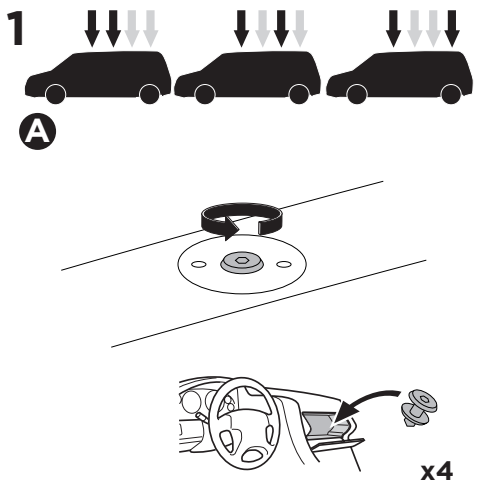

10,5 kg
21,1 lbs

=

Max: 150 kg
/ 330 lbs

Max 130 km/h
80 Mph

80 km/h
50 Mph

ISO 11154-E

This kit is only for vehicles with fixpoint mounting.

i