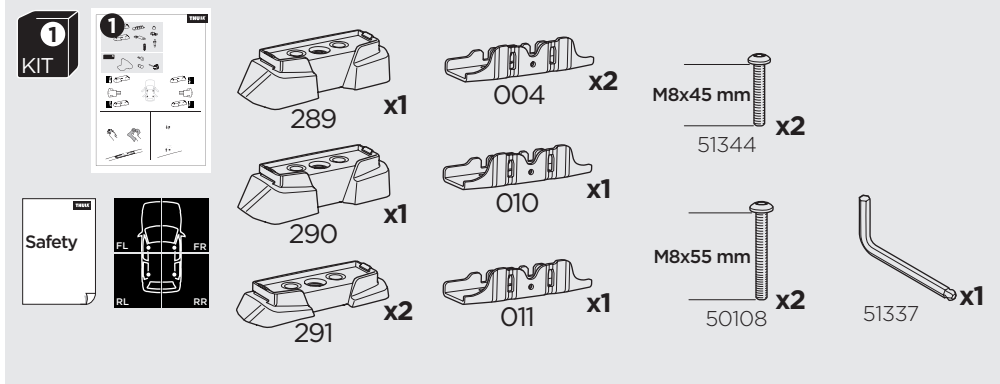

10,5 kg
21,1 lbs

=

Max: 150 kg
/ 330 lbs

Max 130 km/h
80 Mph

80 km/h
50 Mph

ISO 11154-E

This kit is only for vehicles with fixpoint mounting.

i