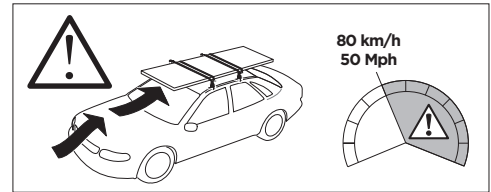

1

Kit 187162

VOLKSWAGEN ID.Buzz, 5-dr MPV, 23-
VOLKSWAGEN ID.Buzz Cargo, 4-dr Van, 23-

ISO 11154-E

This kit is only for vehicles with fixpoint mounting.

1

2

3