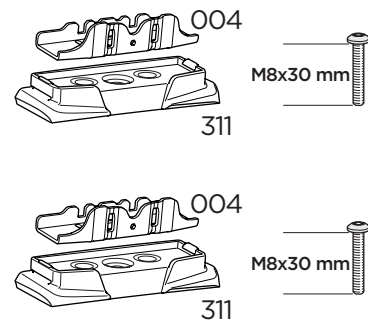

1

Kit 187162

VOLKSWAGEN ID.Buzz, 5-dr MPV, 23-
VOLKSWAGEN ID.Buzz Cargo, 4-dr Van, 23-

ISO 11154-E

This kit is only for vehicles with fixpoint mounting.

1

2

3