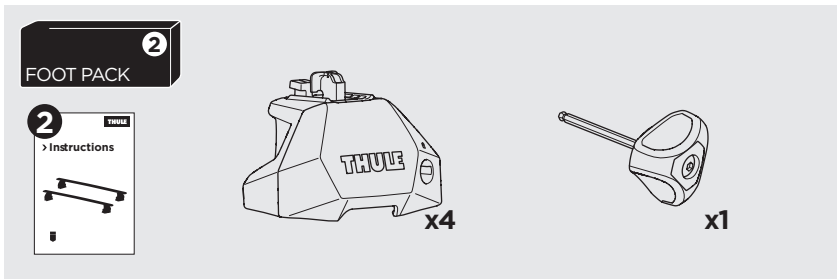

1

Kit 187162

VOLKSWAGEN ID.Buzz, 5-dr MPV, 23-
VOLKSWAGEN ID.Buzz Cargo, 4-dr Van, 23-

ISO 11154-E

This kit is only for vehicles with fixpoint mounting.

1

2

3