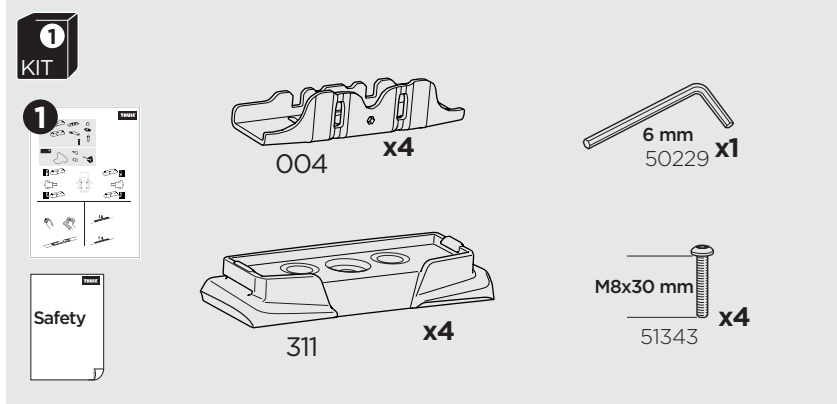

1

Kit 187162

VOLKSWAGEN ID.Buzz, 5-dr MPV, 23-
VOLKSWAGEN ID.Buzz Cargo, 4-dr Van, 23-

ISO 11154-E

This kit is only for vehicles with fixpoint mounting.

1

2

3