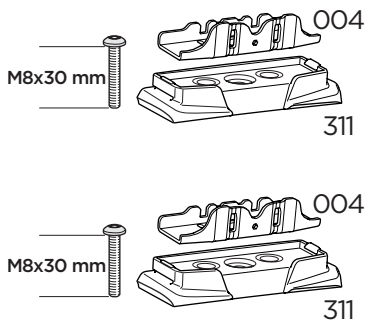

1

Kit 187162

VOLKSWAGEN ID.Buzz, 5-dr MPV, 23-
VOLKSWAGEN ID.Buzz Cargo, 4-dr Van, 23-

ISO 11154-E

This kit is only for vehicles with fixpoint mounting.

1

2

3