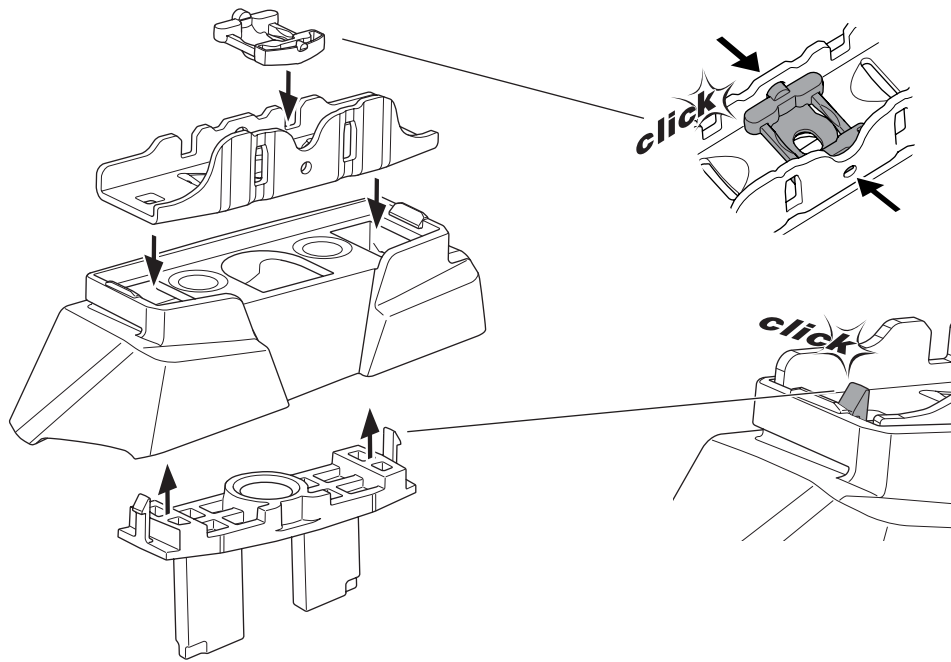

1

Kit 187179

MERCEDES S-Class (W222), 4-dr Sedan, 14-21

ISO 11154-E

This kit is only for vehicles with fixpoint mounting.

3

4

5