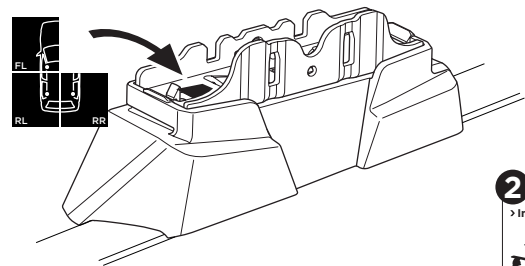

1

Kit 187179

MERCEDES S-Class (W222), 4-dr Sedan, 14-21

ISO 11154-E

This kit is only for vehicles with fixpoint mounting.

3

4

5