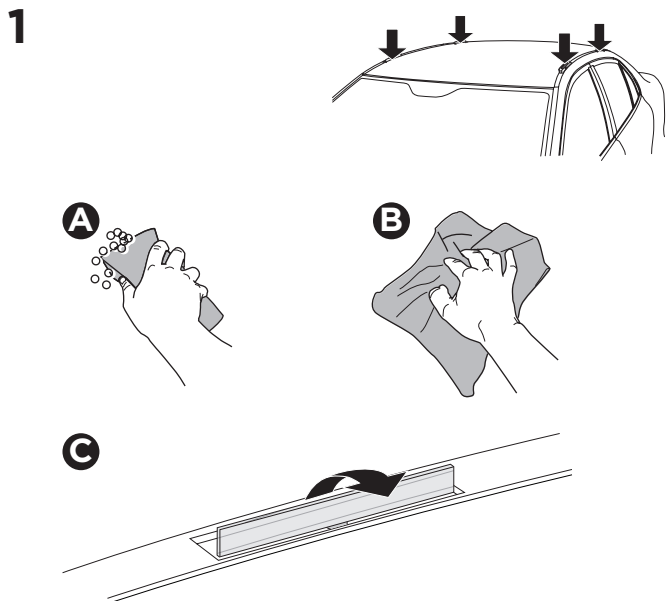

1

Kit 187179

MERCEDES S-Class (W222), 4-dr Sedan, 14-21

ISO 11154-E

This kit is only for vehicles with fixpoint mounting.

3

4

5