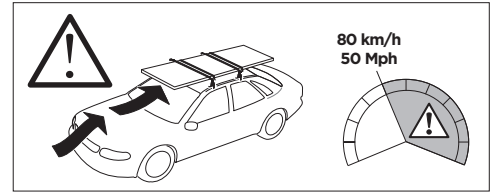

1

Kit 187179

MERCEDES S-Class (W222), 4-dr Sedan, 14-21

ISO 11154-E

This kit is only for vehicles with fixpoint mounting.

3

4

5