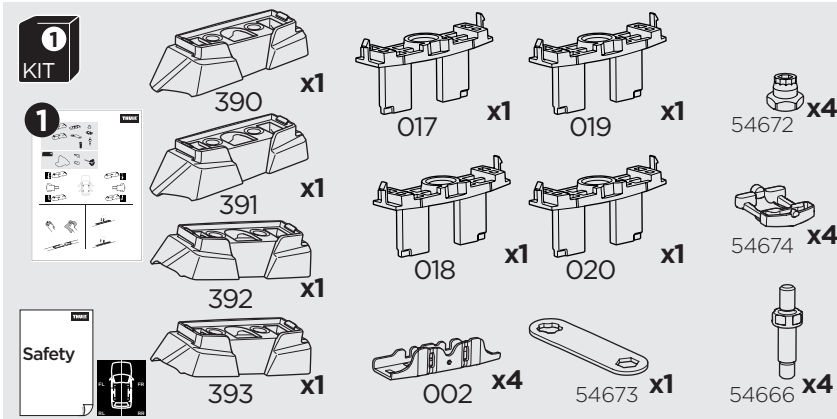

1

Kit 187179

MERCEDES S-Class (W222), 4-dr Sedan, 14-21

ISO 11154-E

This kit is only for vehicles with fixpoint mounting.

3

4

5