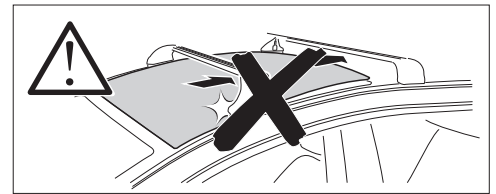

1

Kit 187179

MERCEDES S-Class (W222), 4-dr Sedan, 14-21

ISO 11154-E

This kit is only for vehicles with fixpoint mounting.

3

4

5