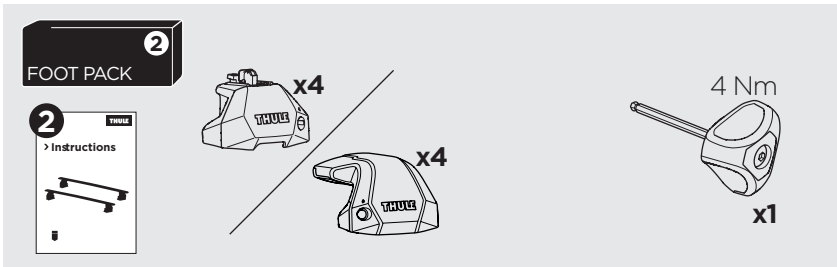

1

Kit 187179

MERCEDES S-Class (W222), 4-dr Sedan, 14-21

ISO 11154-E

This kit is only for vehicles with fixpoint mounting.

3

4

5