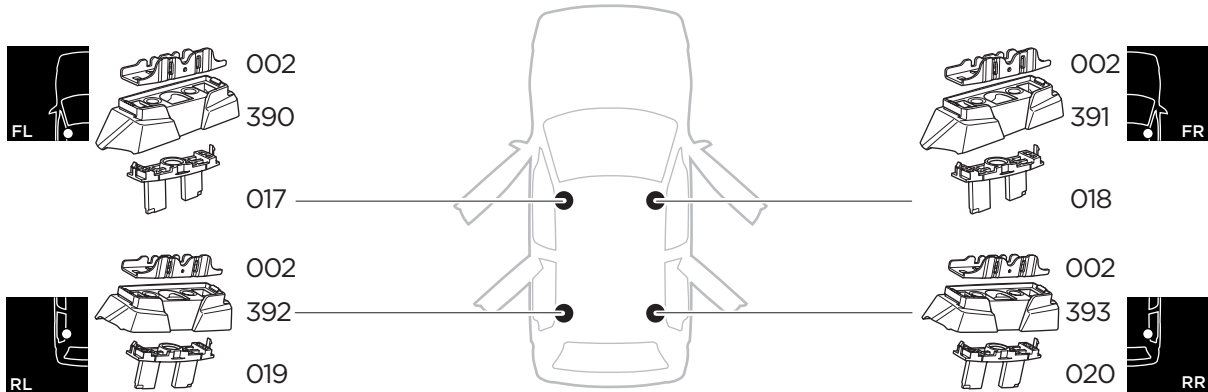

1

Kit 187179

MERCEDES S-Class (W222), 4-dr Sedan, 14-21

ISO 11154-E

This kit is only for vehicles with fixpoint mounting.

3

4

5