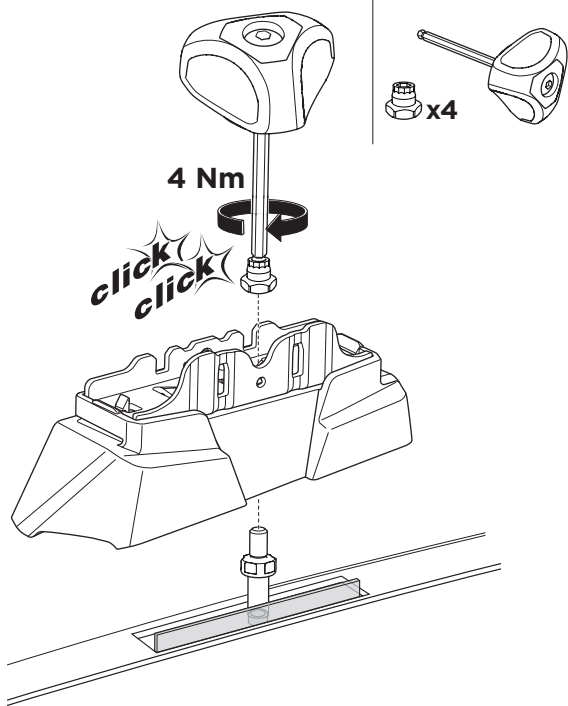

1

Kit 187179

MERCEDES S-Class (W222), 4-dr Sedan, 14-21

ISO 11154-E

This kit is only for vehicles with fixpoint mounting.

3

4

5