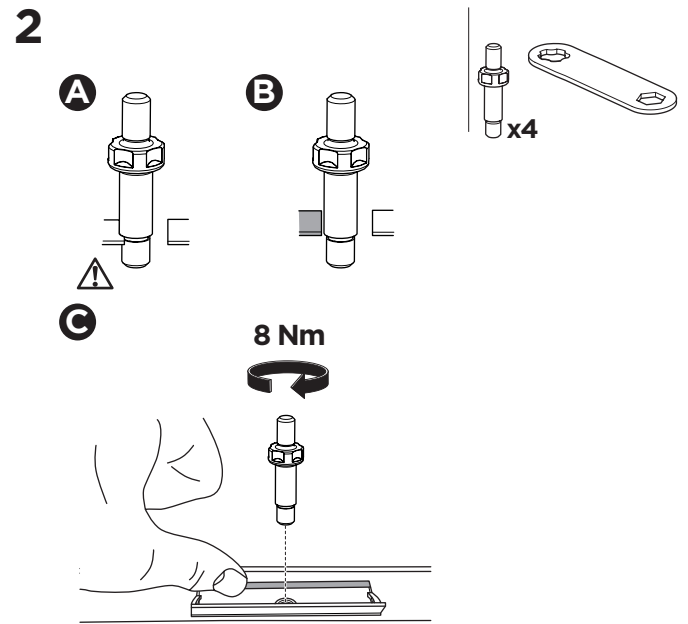

1

Kit 187179

MERCEDES S-Class (W222), 4-dr Sedan, 14-21

ISO 11154-E

This kit is only for vehicles with fixpoint mounting.

3

4

5